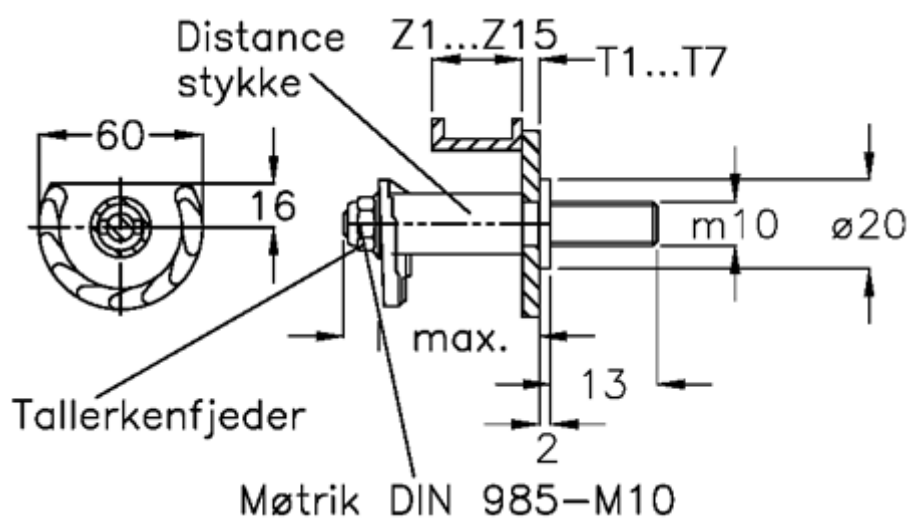

# Data Sheet

Article number: 20895202

Description: E+G Door lock  
GN 117-GB-T2-Z2

## Measures

Cam thickness = 3-12